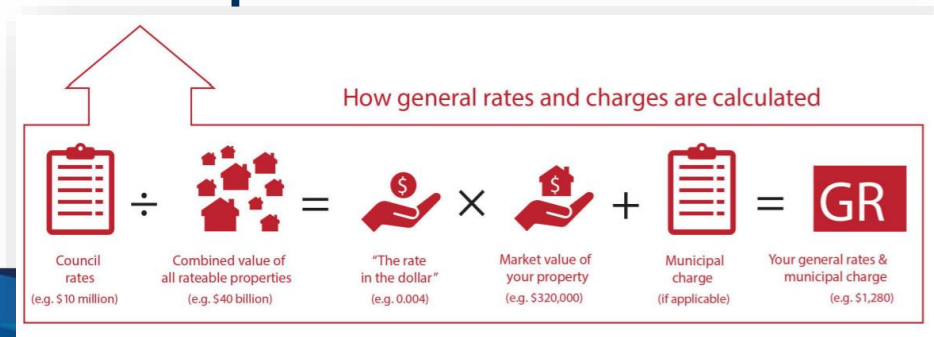

Focus - Financial Literacy

- Budget & LTFP
- Annual Report
- Quarterly Financial Management Reporting
- Capital Works Program
- Audit and Risk Committee
- LG Monitoring & Oversight

Our plan

- Meet and greet
- Overview of Corporate Services
- Annual timetable
- Financial Sustainability
- Revenue and Rating
- Highlight risks and challenges
- Arrange regular follow ups